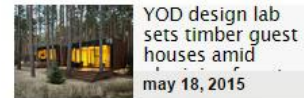

popular today architecture

YOD design lab
sets timber guest
houses amid
may 18, 2015